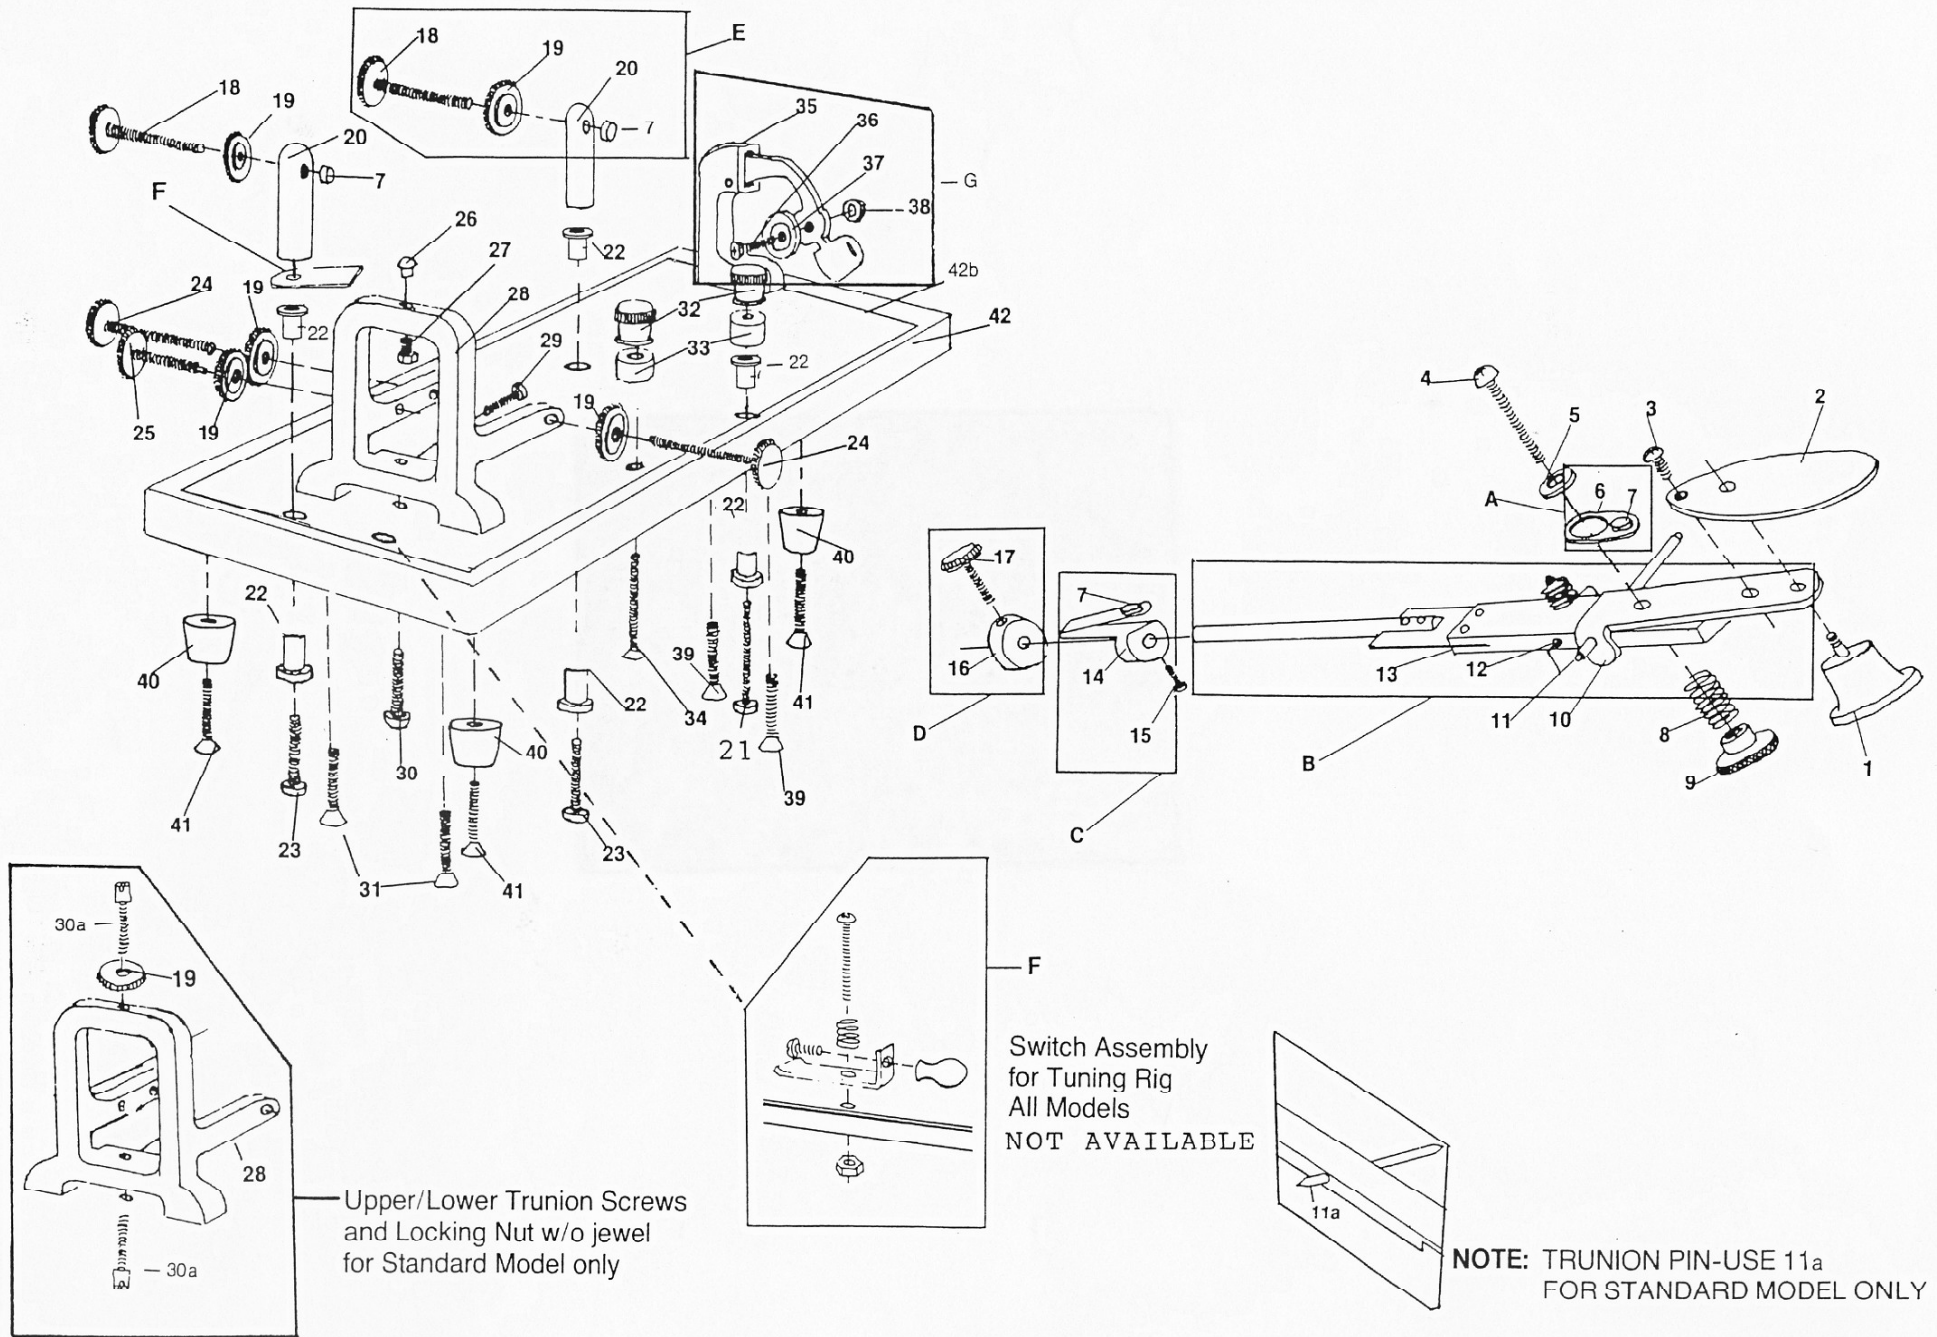

ORIGINAL
PRESENTATION-DELUXE-STANDARD

Upper/Lower Trunion Screws
and Locking Nut w/o jewel
for Standard Model only

Switch Assembly
for Tuning Rig
All Models
NOT AVAILABLE

NOTE: TRUNION PIN-USE 11a
FOR STANDARD MODEL ONLY